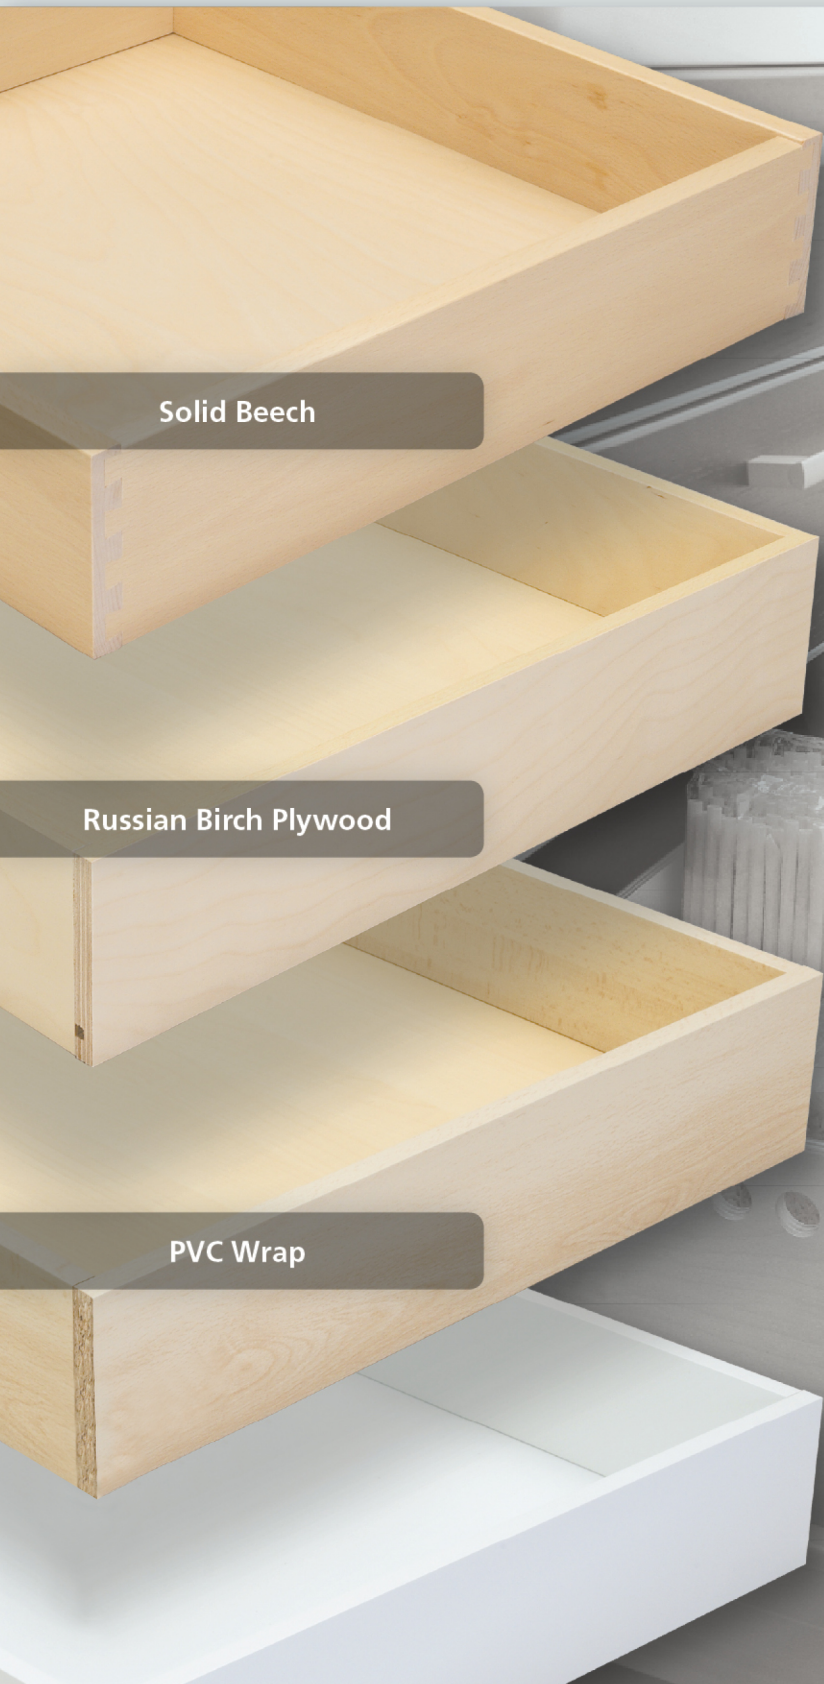

Solid Beech

Russian Birch Plywood

PVC Wrap

Valendrawers is the most experienced drawer specialist in the industry.

Outsource drawers from Valen and save time, money, and aid the environment. Our customers experience a reduction in costs compared to making drawers in-house, while less wood is consumed and natural resources are conserved.

Valen companies have always led the industry in environmental responsibility. For example, Valen drawers have featured a UV finish for over 30 years. Valen raw materials originate in Europe and North America and are responsibly harvested. Today our company is FSC® certified and offers FSC®, NAUF, and CARB-2 drawers built from our standard inventories.

Make Valendrawers your drawer supplier and take advantage of our superior buying power, high quality materials, superb finishes, and quality controlled machining.

NEW!