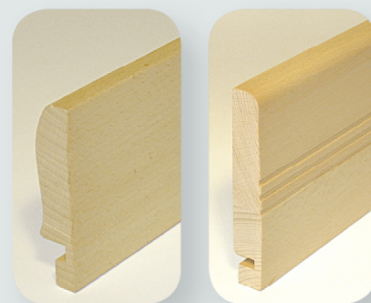

Quality checks are performed at each processing step.

In-Stock Drawer Materials

		Solid European Beech	9-Ply Russian Birch Ply Edgeband Top	9-Ply Russian Birch Ply Eased Edge Bullnose Top	PVC Wrap
Formats		Drawers Components	Drawers Components Blanks	Drawers Components Blanks	Drawers Components Blanks
Finishes / Colors		Natural UV	Natural UV	Natural UV	White Maple
Thickness		Availability and "Green" Options from Inventory			
Exact	Nominal				
12mm	1/2"		CARB-2 - NAUF - FSC®	CARB-2	
12.5mm	1/2"				CARB-2
13mm	1/2"	YES			
15mm	5/8"		CARB-2		
16mm	5/8"	YES			

valenbox

Easy-fit modular organization system for every kitchen drawer.

Bottom Materials

		Birch Plywood	Printed HDF
Finishes / Colors		Natural UV	White / Maple
Thickness		Availability and "Green" Options from Inventory	
Exact	Nominal		
5mm	1/4"	CARB-2 - NAUF - FSC®	CARB-1
12mm	1/2"	CARB-2 - NAUF - FSC®	

Standard Heights

Exact	Nominal
52mm	2"
70mm	2 3/4"
85mm	3 3/8"
100mm	4"
115mm	4 1/2"
130mm	5 1/8"
150mm	5 7/8"
178mm	7"
200mm	8"
230mm	9 1/16"
245mm	9 5/8"
260mm	10 1/4"

Additional Materials

12mm plywood cognac and chocolate blanks and components.