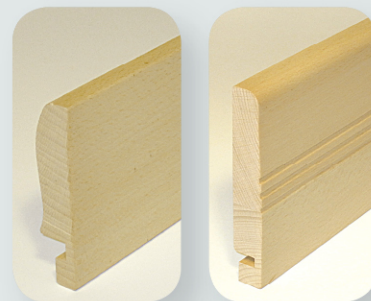

Quality checks are performed at each processing step.

In-Stock Drawer Materials

		Solid European Beech	9-Ply Russian Birch Ply Edgeband Top	9-Ply Russian Birch Ply Eased Edge Bullnose Top	PVC Wrap
Formats		Drawers Components	Drawers Components Blanks	Drawers Components Blanks	Drawers Components Blanks
Finishes / Colors		Natural UV	Natural UV	Natural UV	White Maple
Thickness		Availability and "Green" Options from Inventory			
Exact	Nominal				
12mm	1/2"		CARB-2 - NAUF - FSC®	CARB-2	
12.5mm	1/2"				CARB-2
13mm	1/2"	YES			
15mm	5/8"		CARB-2		
16mm	5/8"	YES			

valenbox

Easy-fit modular organization system for every kitchen drawer.

Bottom Materials

		Birch Plywood	Printed HDF
Finishes / Colors		Natural UV	White / Maple
Thickness		Availability and "Green" Options from Inventory	
Exact	Nominal		
5mm	1/4"	CARB-2 - NAUF - FSC®	CARB-1
12mm	1/2"	CARB-2 - NAUF - FSC®	

Standard Heights

Exact	Nominal
52mm	2"
70mm	2 3/4"
85mm	3 3/8"
100mm	4"
115mm	4 1/2"
130mm	5 1/8"
150mm	5 7/8"
178mm	7"
200mm	8"
230mm	9 1/16"
245mm	9 5/8"
260mm	10 1/4"

Inside Curve

Outside Curve

CURVE®

High fashion profiled solid wood drawers.