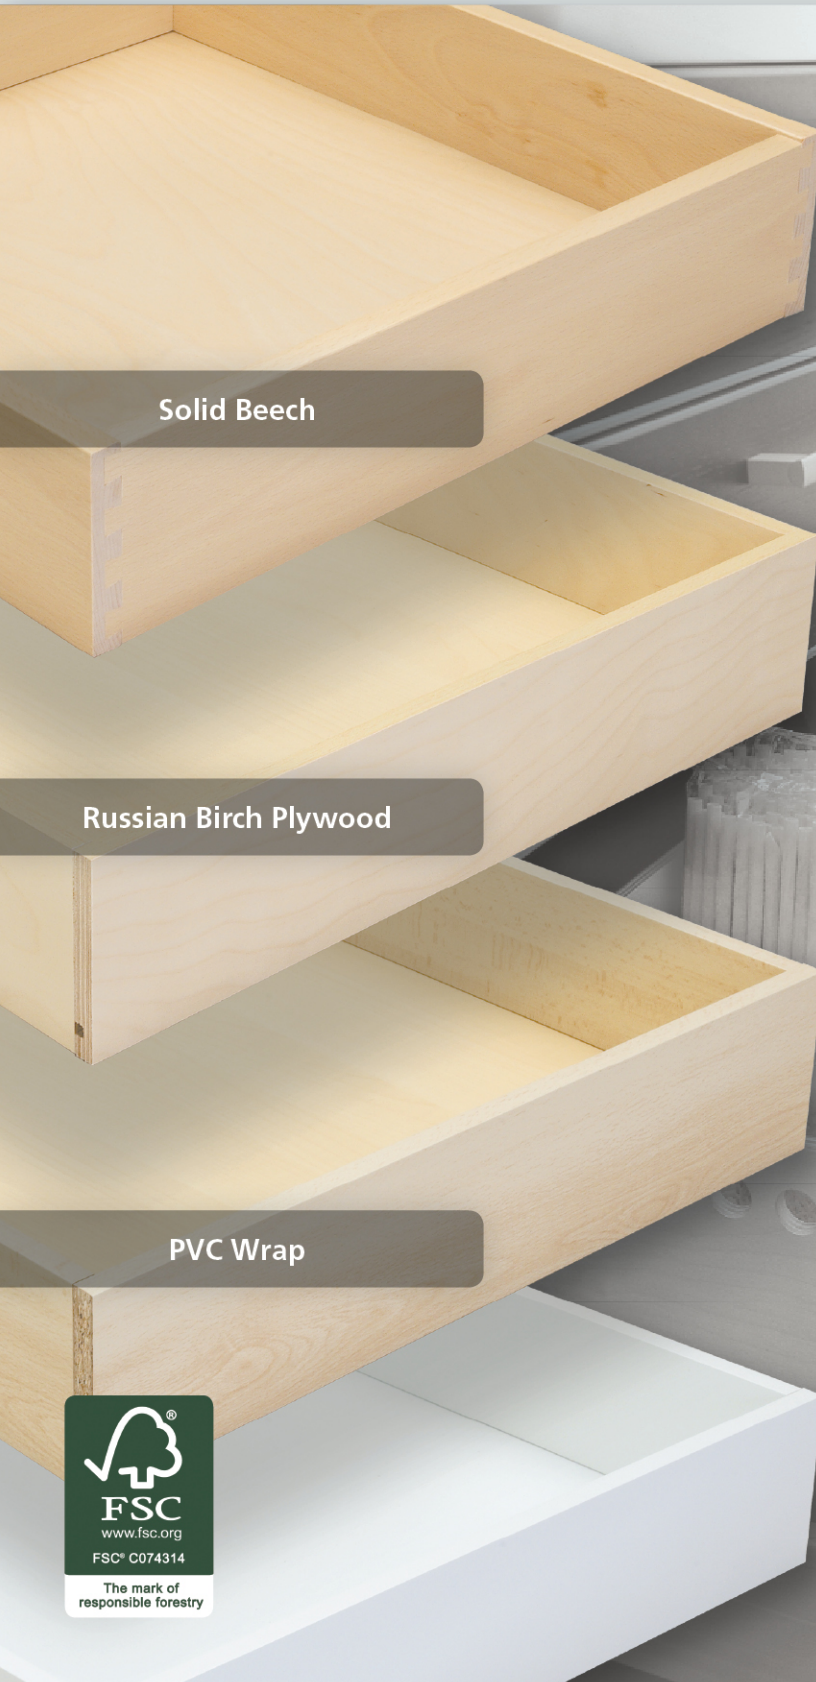

valendrawers

Custom Drawer Component Solutions

Solid Beech

Russian Birch Plywood

PVC Wrap

Valendrawers is the most experienced drawer specialist in the industry.

Outsource drawers from Valen and save time, money, and aid the environment. Our customers experience a reduction in costs compared to making drawers in-house, while less wood is consumed and natural resources are conserved.

Valen companies have always led the industry in environmental responsibility. For example, Valen drawers have featured a UV finish for over 30 years. Valen raw materials originate in Europe and North America and are responsibly harvested. Today our company is FSC® certified and offers FSC®, NAUF, and CARB-2 drawers built from our standard inventories.

Make Valendrawers your drawer supplier and take advantage of our superior buying power, high quality materials, superb finishes, and quality controlled machining.

NEW!

- 1 - Eased-edge bullnosed plywood
- 2 - 5/8" thick plywood
- 3 - FSC and NAUF plywood